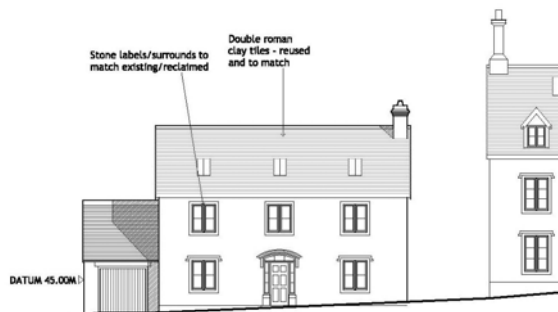

Rural residential development
Butleigh Hospital, Butleigh

The Butleigh Cottage Hospital will be demolished and replaced with a mix of private and social housing of varying styles and scale sympathetic to the existing complex.

Client: Private. Permission 2007.

SECOND FLOOR PLAN

SOUTH ELEVATION

MAIN BLOCK - SECTION/WEST inner EL

HERIZ PAYNE
ARCHITECTS, SURVEYORS & PLANNERS

33a High St., Glastonbury
Tel. 01458 835865
info@herizpayne.com
Directors:
Johnny Heriz-Smith RIBA
Liz Payne MA MRTPI