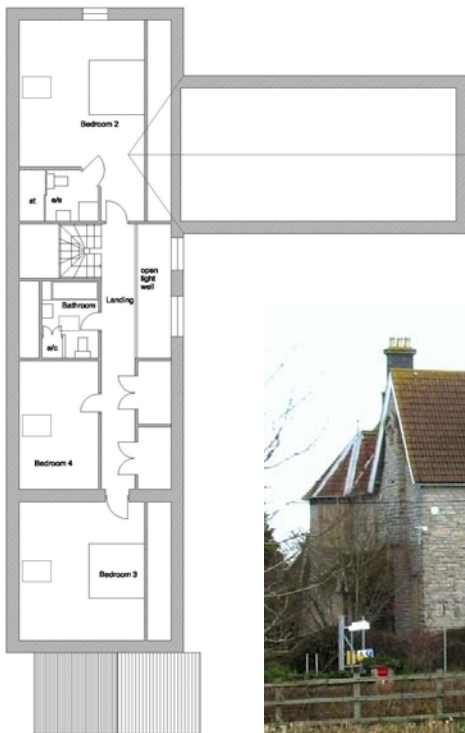

Rural residential development
Butleigh Hospital, Butleigh

The Butleigh Cottage Hospital will be demolished and replaced with a mix of private and social housing of varying styles and scale sympathetic to the existing complex.

Client: Private. Permission 2007.

SECOND FLOOR PLAN

SOUTH ELEVATION

MAIN BLOCK - SECTION/WEST inner EL

HERIZ PAYNE
ARCHITECTS, SURVEYORS & PLANNERS

33a High St., Glastonbury
Tel. 01458 835865
info@herizpayne.com
Directors:
Johnny Heriz-Smith RIBA
Liz Payne MA MRTPI